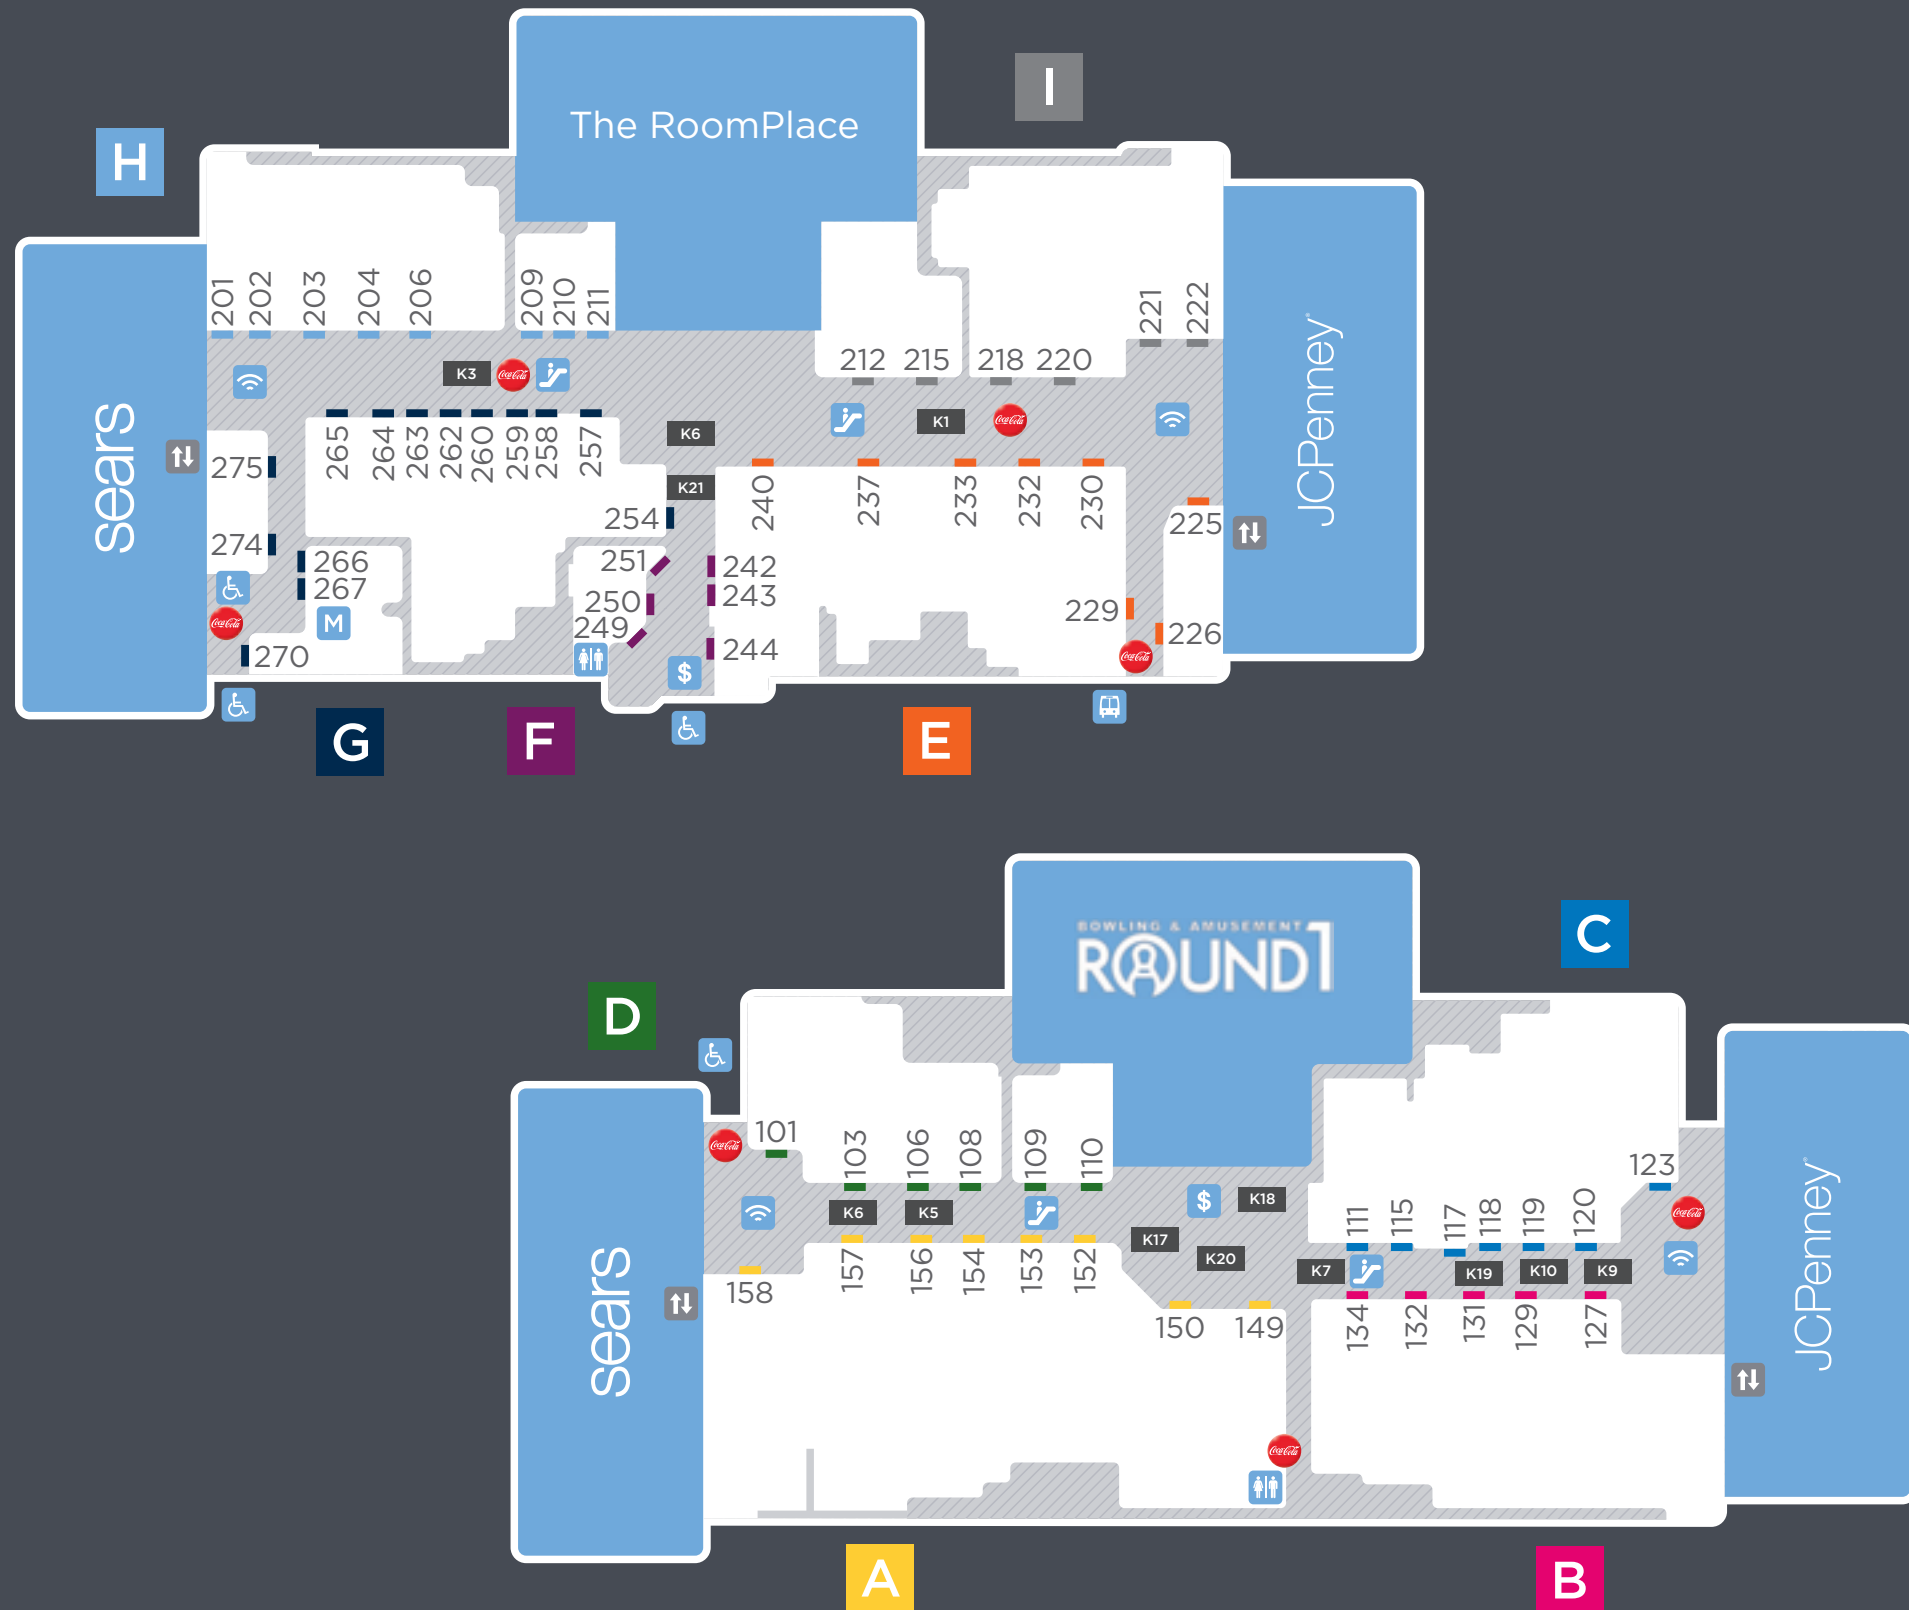

NORTHWOODS MALL

DIRECTORY LEGEND

-  ATM
-  Complimentary Wi-Fi
-  Elevators
-  Escalators
-  Mall Management
-  Restrooms
-  Security
-  Vending
-  Wheelchairs

Northwoods Mall

DEPARTMENT STORES & ANCHORS

- JCPenney
- Round 1
- The RoomPlace
- Sears

HEALTH, DRUG STORE, BATH & BEAUTY

- Bath & Body Works 203 **H**
- GNC Live Well 275 **G**
- Nation Nails 270 **G**
- Prestige Barber Shop 209 **H**
- Styling Salon JCPenney

HOME DÉCOR & FURNISHINGS

- In and Out 134 **B**

RESTAURANTS & FOOD

- Auntie Anne's Pretzels 257 **G**
- Auntie Anne's Pretzels K17
- Cheese Nuts 249 **F**
- Famous Wok 244 **F**
- Gloria Jean's Coffee 211 **H**
- Mad Steak 250 **F**
- Smo-King Pit BBQ 274 **G**
- TCBY/Mrs. Fields 242 **F**